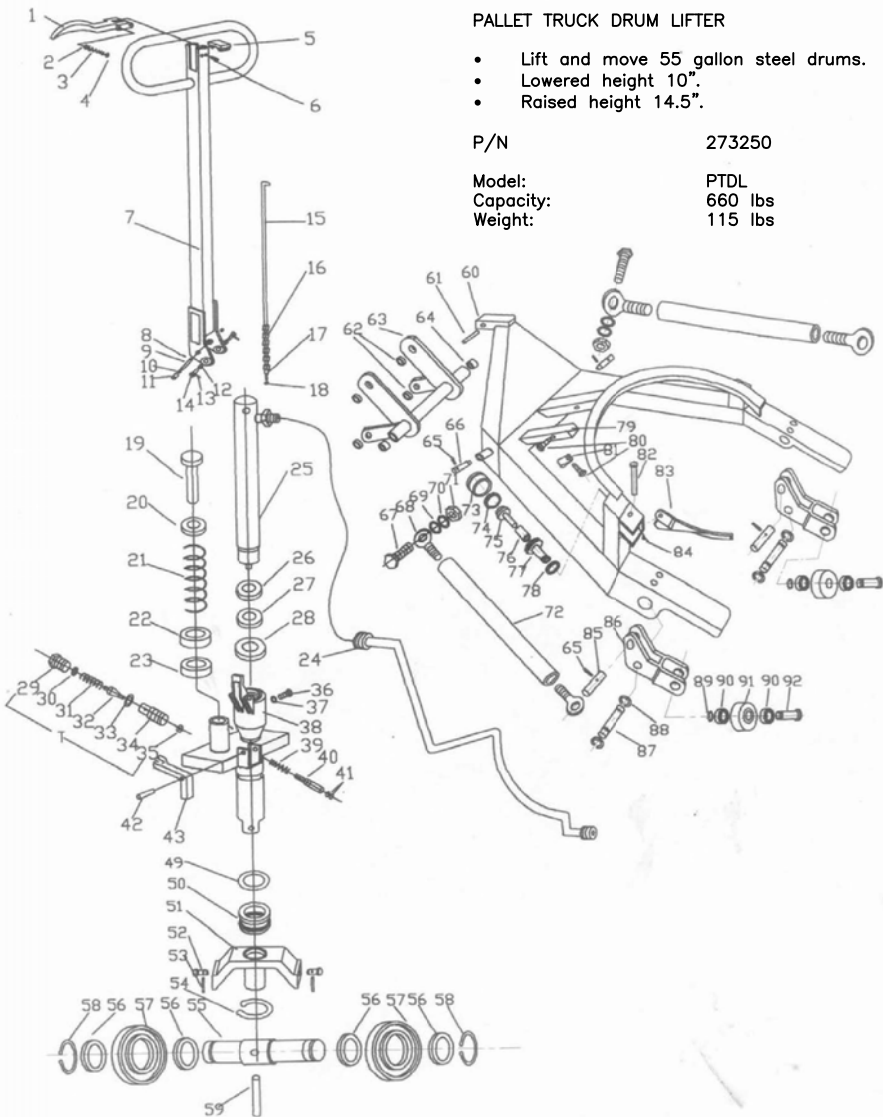

PALLET TRUCK DRUM LIFTER

- Lift and move 55 gallon steel drums.
- Lowered height 10".
- Raised height 14.5".

P/N 273250

Model: PTDL
Capacity: 660 lbs
Weight: 115 lbs

REPLACEMENT PARTS						
KIT	PART NO.	ITEM	DESCRIPTION	QTY.		
HANDLE KIT	273253	1	DISCHARGE HANDLE	1		
		2	STUD	1		
		3	SPRING	1		
		4	BALL	1		
		5	COVER	1		
		6	SPRING PIN	1		
		7	HANDLE	1		
		8	SPRING PIN	1		
		9	SHAFT	1		
		10	BUSHING	2		
		11	PRESS GUIDE	1		
		12	BUSHING	2		
		13	SET SCREW	2		
		14	SHAFT	2		
		15	ROD	1		
		16	CHAIN	1		
		17	STUD	1		
		18	SET NUT	1		
HYDRAULIC CYLINDER KIT	273460	19	PUMP PISTON	1		
		20	SPRING SEAT	1		
		21	SPRING	1		
		22	DUST COVER	1		
		23	OIL SEAL	1		
		25	LIFT PISTON	1		
		26	DUST COVER	1		
		27	OIL SEAL	1		
		28	OIL SEAL	1		
		29	SCREW PLUG	1		
		30	O-RING	1		
		31	SPRING	1		
		32	VALVE	1		
		33	O-RING	1		
		34	VALVE COVER	1		
		35	STEEL BALL	1		
		36	HEX CAP PLUG	1		
		37	O-RING	1		
		38	VALVE	1		
		39	SPRING	1		
		40	TOP ROD	1		
		41	O-RING	2		
			273495	24	OIL PIPE	1
			273461	42	SPRING PIN	1
			273462	43	DISCHARGE BOARD	1
			273463	44	VALVE	1
			273464	45	SPRING	1
			273465	46	BOLT	1
			273466	47	O-RING	1

REPLACEMENT PARTS						
KIT	PART NO.	ITEM	DESCRIPTION	QTY.		
SUPPORT SEAT KIT	273496	48	HEX CAP PLUG	1		
		49	WASHER	1		
		50	BEARING	1		
		51	SUPPORT SEAT	1		
		52	SHAFT	2		
		53	SPRING PIN	2		
		54	C-RING	1		
		273468	55	WHEEL SHAFT	1	
		273469	56	BEARING	4	
		273251	57	STEERING WHEEL	2	
		273470	58	BEARING	2	
		273471	59	SPRING PIN	1	
N/A	60	CART HOLDER	1			
273472	61	SPRING COLUMN PIN	1			
273473	62	BUSHING	4			
273474	63	BEAM ASSEMBLY	1			
273475	64	BUSHING	2			
273476	65	SPRING COLUMN PIN	4			
273477	66	SHAFT	2			
DRAW ROD KIT	273478	67	HEX CAP BOLT M12	2		
		68	RELEASE ROD	4		
		69	FLAT WASHER	2		
		70	SPRING WASHER	2		
		71	HEX CAP NUT M12	2		
		72	DRAW ROD	2		
		ARC CLAMP PISTON KIT	273479	73	LIFT PISTON CYLINDER	1
74	PISTON			1		
75	DH50 OIL SEAL			1		
76	SPRING			1		
77	PISTON COVER			1		
78	CIR-NUT M32			1		
273482	79			SUPPORT BOARD	1	
273483	80			CIR-SCREW MOUNT	2	
273484	81			SHEET IRON	1	
273485	82			SHAFT	1	
273486	83	ARC CLAMP	1			
273487	84	SPRING	1			
273488	85	SHAFT	2			
273489	86	WHEEL HOLDER	2			
273490	87	SHAFT	2			
273491	88	C-RING	4			
273492	89	C-RING	2			
273493	90	BEARING	4			
273252	91	LOAD WHEEL	2			
273494	92	SHAFT	2			

PRINT ISSUED

OCT. 01, 2018

WESCO MANUFACTURING
ENGINEERING DEPARTMENT