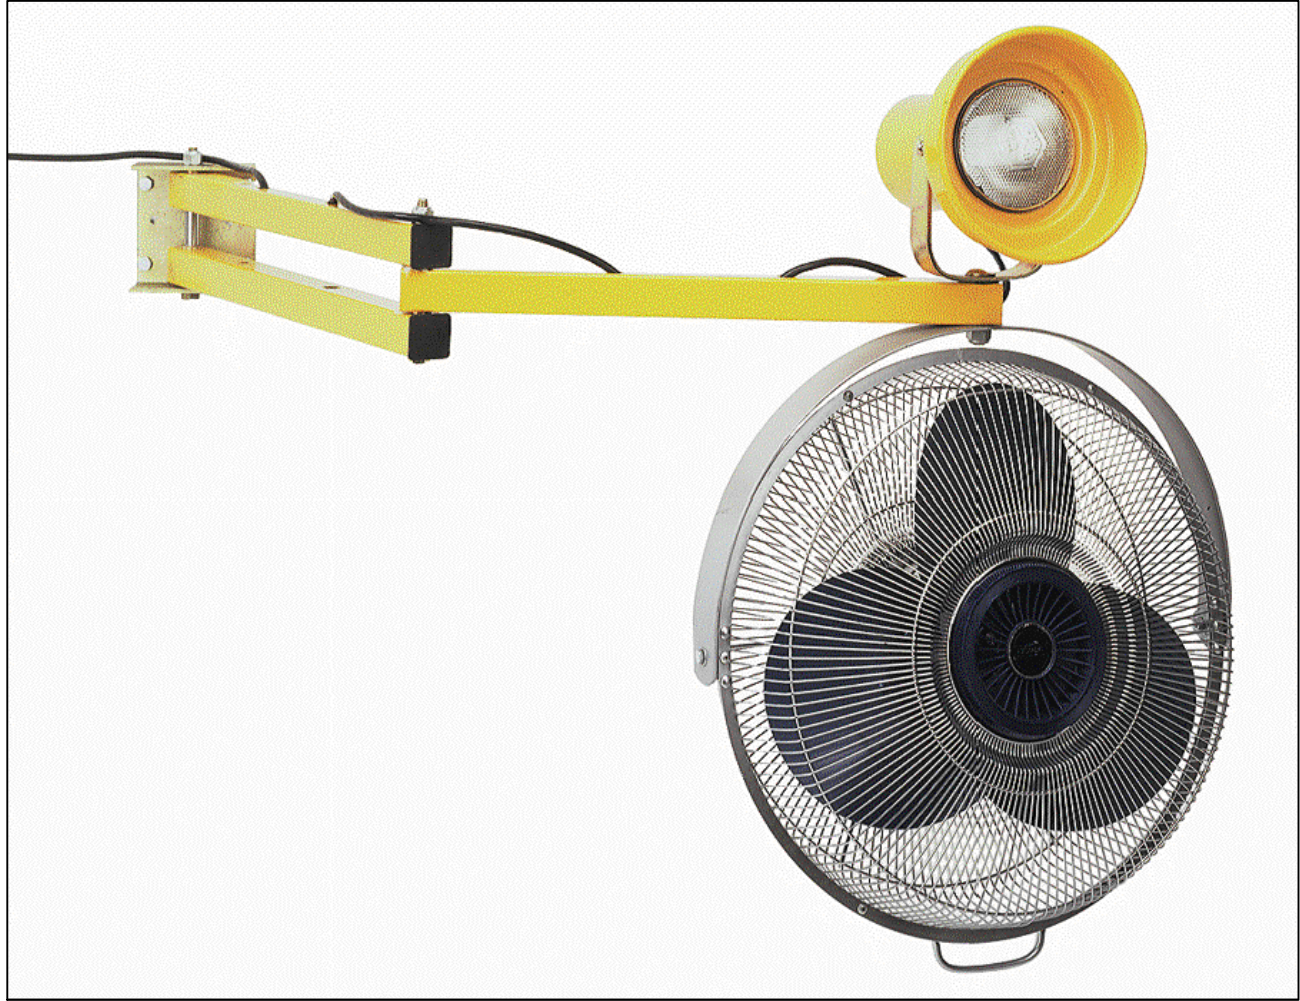

272340

### Dock Light and Fan

- Spring-loaded pushup socket for easy bulb changing.
- 7 gauge wall mount standard.
- 18" two speed UL approved fan accessory.
- Use with incandescent lamps only: PAR-38: up to 150W. R40: up to 300W.
- 40" extending arm
- Weight: 34.5 lbs
- Boxed size: 23.75" x 22" x 10.5"