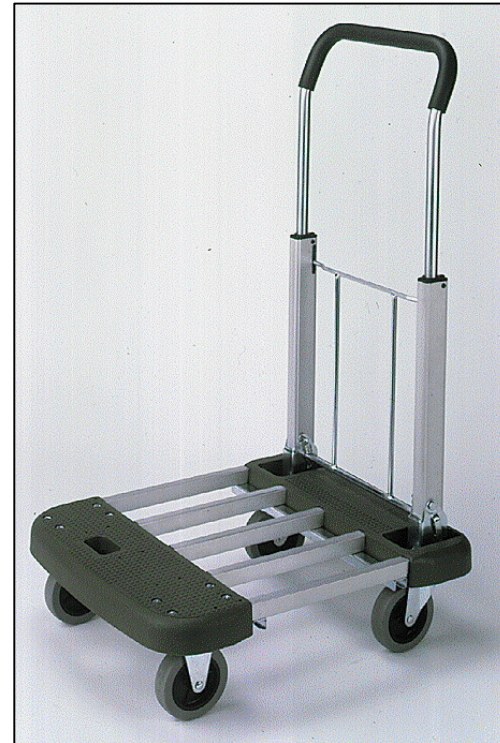

272048

Aluminum Professional Series Telefolding Truck

- Deck extends from 21" to 29.5".
- Push button, quick conversion.
- Anti-impact, non-skid polypropylene and aluminum deck.
- Non-marking 4" moldon rubber wheels.
- Sponge rubber coated handle.
- UPS shippable.

Specs

- Overall width: 17.5"
- Overall height: 36.5"
- Overall depth: 21"-29.5"
- Capacity: 330 lbs
- Platform size: 17.5" x 21"-29.5"
- Caster size: 4"
- 2 swivel/2 rigid casters
- Handle height: 36.5"
- Weight: 16 lbs