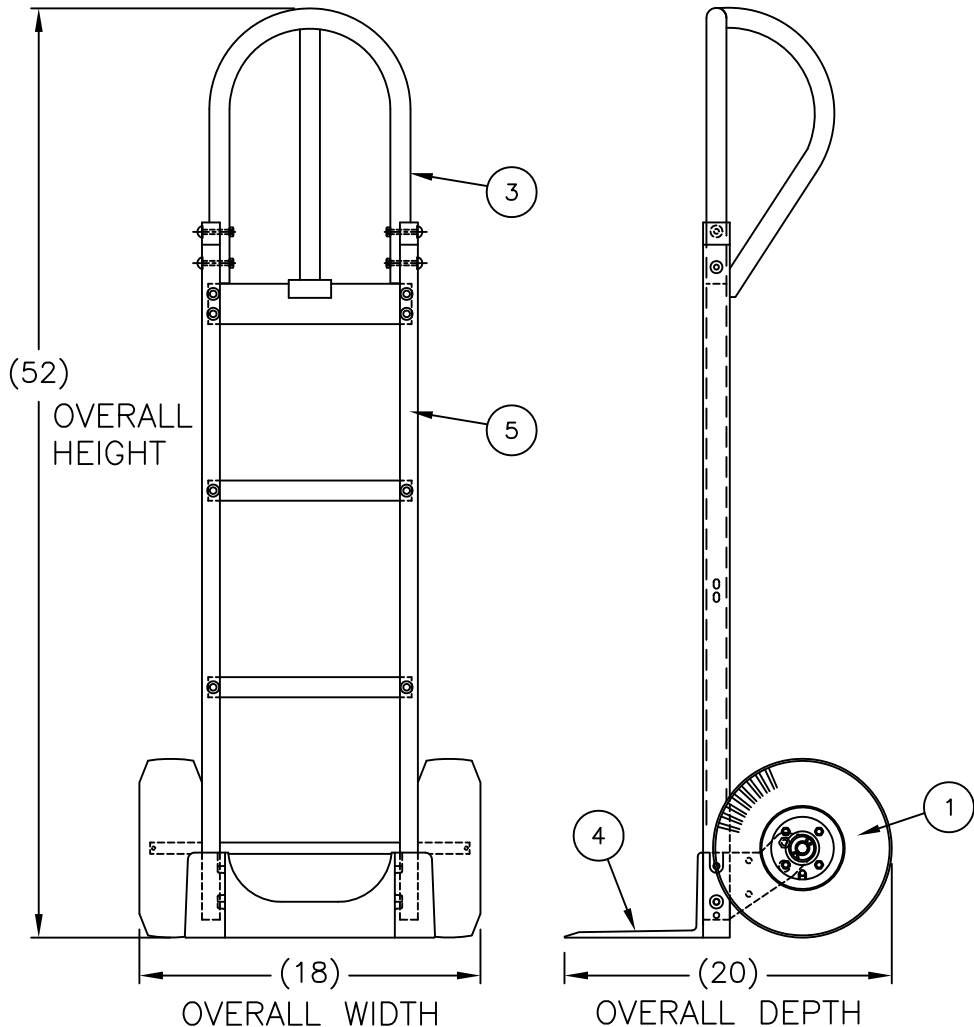

220331

REPLACEMENT PARTS LIST			
ITEM	PART NO.	DESCRIPTION	QTY.
1	054045	KIT: WHEEL "P" WESCO-LITE	1
* 2	108990	BOX: 40-1/2" X 13 X 10	1
3	151510	HANDLE: "D"	1
4	151521	NOSEPLATE (14")	1
5	153855	KIT: STRAIGHT FRAME #0	1

COBRA-LITE FEATURES:

- All aluminum construction.
- Heavy duty cast 7.5" X 14" or 7.5" X 18" wide nose plate options.
- Quality light weight truck at an economical price.
- Ships KD and boxed or as components
- Assembly option available.
- All 2" wide cross braces for additional strength. Great for advertising label.

Series 470 Features:

- High back loop handle.
- 52" overall height.

P/N 220331

Model 470-T14-P
 Weight 23 lbs
 Capacity 600 lbs
 Box No
 Wheel 10" x 3.5"
 Type Pneumatic
 Hub Steel Offset

THIS DRAWING IN ALL PARTICULARS IS WESCO MFG. CO. PROPERTY. ALL RIGHTS OF DESIGN, INVENTION OR USE OF ARE RESERVED.

	R	W	S	APP	WESCO MANUFACTURING CO. NORTH WALES PENNA. 19454		
	02-06-13	UPDATED					PART NAME 470-T14-P (COBRA-LITE)
	B			REV.	TOLERANCE UNLESS OTHERWISE SPECIFIED FRACTION 3 PLACE DECIMAL 2 PLACE DECIMAL ± 1/64 ± .005 ± .01 ANGULAR ± 1-1/2" SHEET 1 OF 1 BREAK ALL SHARP EDGES AND REMOVE ALL BURRS		SCALE: 7" = 1" B-220331