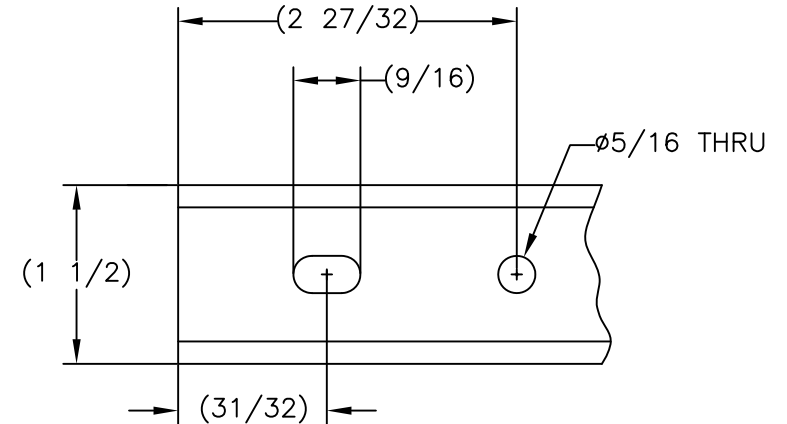

**TOP EXTENSIONS FOR 410 & 450 MODELS**

- For Cobra Lite Hand Trucks, 410 and 450 series models only.
- Factory Installed.
- Top handle height is 68".
- Vinyl coated top extensions available.

P/N **054209**  
 Model: 68UF  
 Weight: 3 lbs

THIS DRAWING IN ALL PARTICULARS IS WESCO INDUSTRIAL PRODUCTS INC. PROPERTY. ALL RIGHTS OF DESIGN, INVENTION OR USE OF ARE RESERVED.

REV.	ECH & DATE	REVISIONS	<b>WESCO INDUSTRIAL PRODUCTS INC.</b>					
			NORTH WALES		PENNA. 19454			
			PART NAME <b>68" Top Extension</b>				DRAWN:	
			TOLERANCE UNLESS OTHERWISE SPECIFIED				CHECKED:	
			FRACTION 3 PLACE DECIMAL 2 PLACE DECIMAL		APP. ENGR.			
			± 1/64 ± .005 ± .01		SCALE:			
			ANGULAR ± 1-1/2'		SHEET 1 OF 1			
			BREAK ALL SHARP EDGES AND REMOVE ALL BURRS		<b>B- 054209</b> REV			