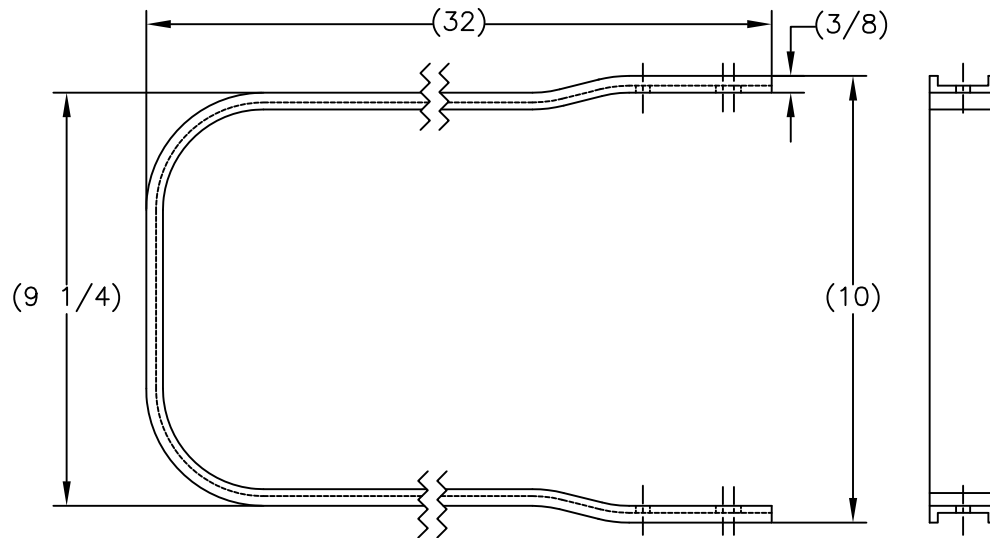

**TOP EXTENSIONS FOR 410 & 450 MODELS**

- For Cobra Lite Hand Trucks, 410 and 450 series models only.
- Factory Installed.
- Top handle height is 68".
- Vinyl coated top extensions available.

P/N **054209**  
 Model: 68UF  
 Weight: 3 lbs

THIS DRAWING IN ALL PARTICULARS IS WESCO INDUSTRIAL PRODUCTS INC. PROPERTY. ALL RIGHTS OF DESIGN, INVENTION OR USE OF ARE RESERVED.

REV.	ECH & DATE	REVISIONS	<b>WESCO INDUSTRIAL PRODUCTS INC.</b>					
			NORTH WALES		PENNA. 19454			
			PART NAME <b>68" Top Extension</b>				DRAWN:	
			TOLERANCE UNLESS OTHERWISE SPECIFIED				CHECKED:	
			FRACTION 3 PLACE DECIMAL 2 PLACE DECIMAL		APP. ENGR.			
			± 1/64 ± .005 ± .01		SCALE:			
			ANGULAR ± 1-1/2'		SHEET 1 OF 1			
			BREAK ALL SHARP EDGES AND REMOVE ALL BURRS		<b>B- 054209</b> REV			