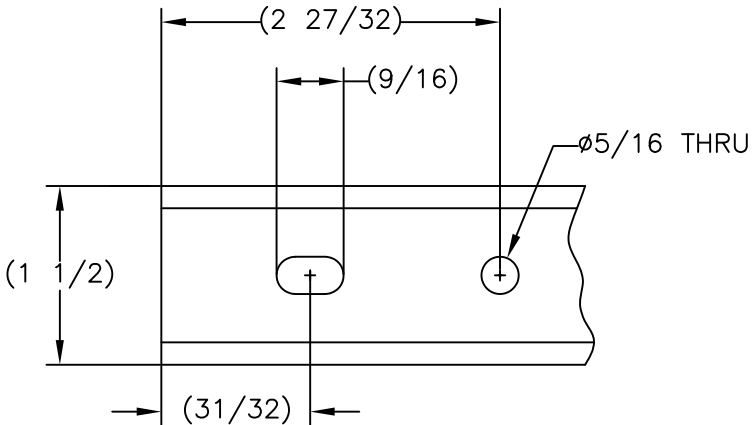

TOP EXTENSIONS FOR 410 & 450 MODELS

- For Cobra Lite Hand Trucks, 410 and 450 series models only.
- Factory Installed.
- Top handle height is 44".
- Vinyl coated top extensions available.

P/N 050144
Model: 44UF
Weight: 2 lbs

APP	WESCO INDUSTRIAL PRODUCTS INC.		APP. ENGR.
	NORTH WALES		CHECKED:
	PENNA. 19454		SCALE:
	PART NAME		
ECN & DATE	44" Top Extension		
	TOLERANCE UNLESS OTHERWISE SPECIFIED		
	FRACTION	3 PLACE DECIMAL	2 PLACE DECIMAL
	$\pm 1/64$	$\pm .005$	$\pm .01$
REVISIONS	ANGULAR $\pm 1-1/2'$	SHEET 1 OF 1	
	BREAK ALL SHARP EDGES AND REMOVE ALL BURRS		
REV.		B- 050144	REV