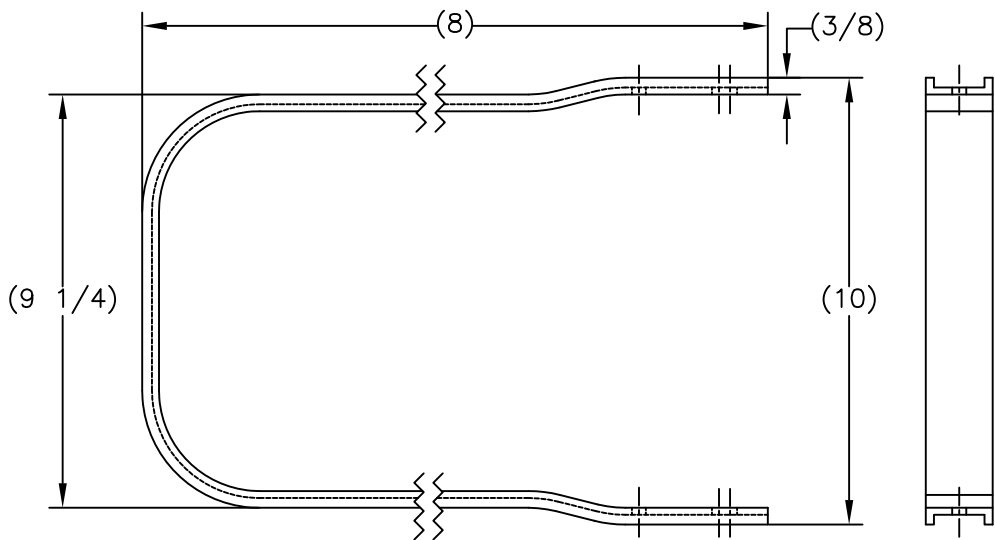

TOP EXTENSIONS FOR 410 & 450 MODELS

- For Cobra Lite Hand Trucks, 410 and 450 series models only.
- Factory Installed.
- Top handle height is 44".
- Vinyl coated top extensions available.

P/N 050144
Model: 44UF
Weight: 2 lbs

APP	WESCO INDUSTRIAL PRODUCTS INC.		APP. ENGR.
	NORTH WALES		CHECKED:
	PENNA. 19454		SCALE:
	PART NAME		
ECN & DATE	44" Top Extension		
	TOLERANCE UNLESS OTHERWISE SPECIFIED		
	FRACTION	3 PLACE DECIMAL	2 PLACE DECIMAL
	$\pm 1/64$	$\pm .005$	$\pm .01$
REVISIONS	ANGULAR $\pm 1-1/2'$	SHEET 1 OF 1	
	BREAK ALL SHARP EDGES AND REMOVE ALL BURRS		
REV.		B- 050144	REV