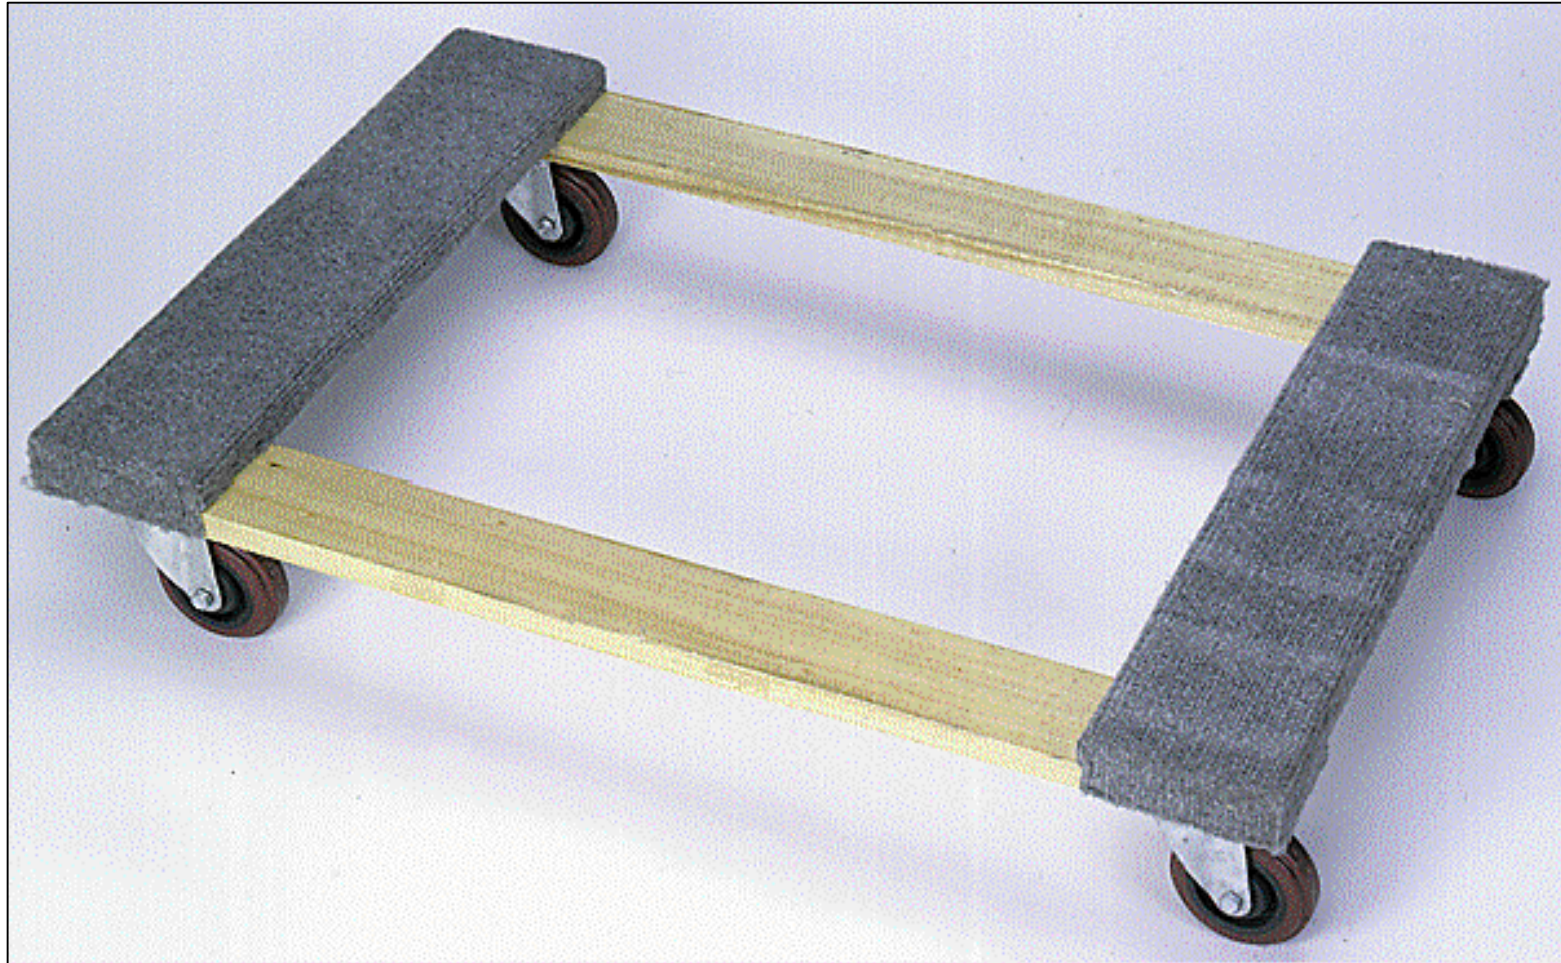

272071

Wood Dollies

- 4 swivel casters/3" hard rubber or 4" hard plastic.
- Seasoned hardwood with flush top bolted construction.
- Optional tow handle and eye hook.
- Ships KD boxed.
- UPS shippable.
- Optional Tow Handle and Eye Hook P/N 272073

Specs

- Dolly size: 36" x 24"
- Capacity: 1,200 lbs
- Weight: 12 lbs
- 4" Casters

THIS DRAWING IN ALL PARTICULARS IS WESCO INDUSTRIAL PRODUCTS INC. PROPERTY. ALL RIGHTS OF DESIGN, INVENTION OR USE OF ARE RESERVED.