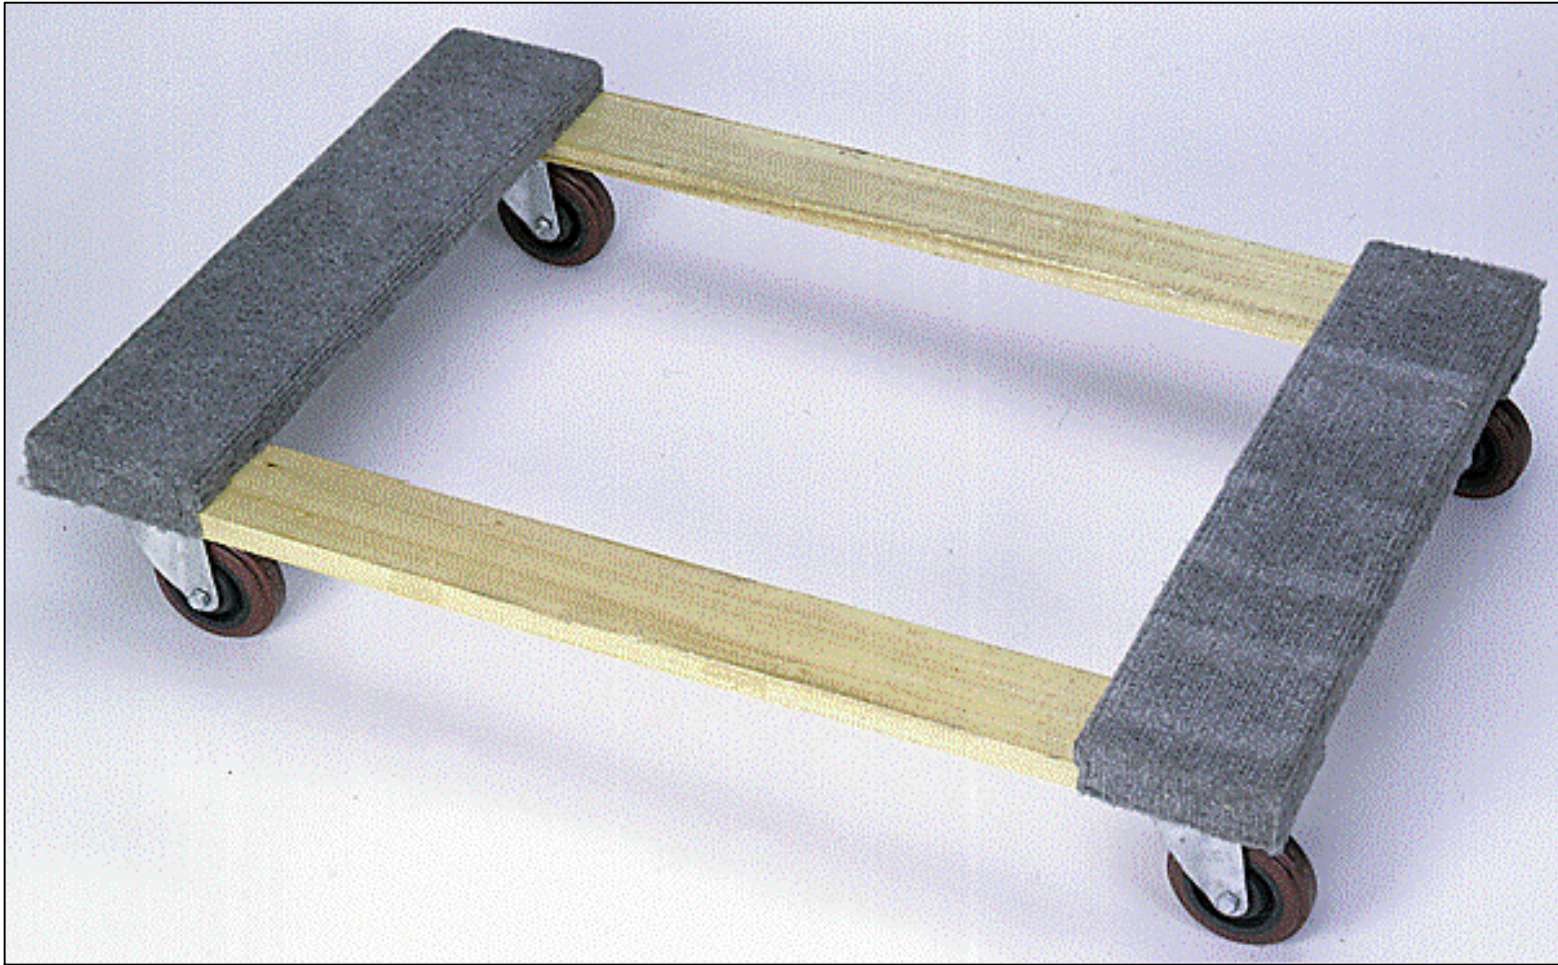

272070

Wood Dollies

- 4 swivel casters/3" hard rubber or 4" hard plastic.
- Seasoned hardwood with flush top bolted construction.
- Optional tow handle and eye hook.
- Ships KD boxed.
- UPS shippable.
- Optional Tow Handle and Eye Hook P/N 272073

Specs

- Dolly size: 30" x 18"
- Capacity: 1,200 lbs
- Weight: 11 lbs
- 4" Casters

THIS DRAWING IN ALL PARTICULARS IS WESCO INDUSTRIAL PRODUCTS INC. PROPERTY. ALL RIGHTS OF DESIGN, INVENTION OR USE OF ARE RESERVED.

		APP	WESCO INDUSTRIAL PRODUCTS INC. LANSDALE PENNA. 19446			
		ECN & DATE				
		REVISIONS	PART NAME	DRAWN:		
			Wood Dolly	CHECKED:		
			TOLERANCE UNLESS OTHERWISE SPECIFIED	APP. ENGR.		
			FRACTION	3 PLACE DECIMAL	2 PLACE DECIMAL	SCALE:
			± 1/64	± .005	± .01	
		REV.	ANGULAR ± 1-1/2'	SHEET 1 OF 1	B- 272070	
			BREAK ALL SHARP EDGES AND REMOVE ALL BURRS			REV