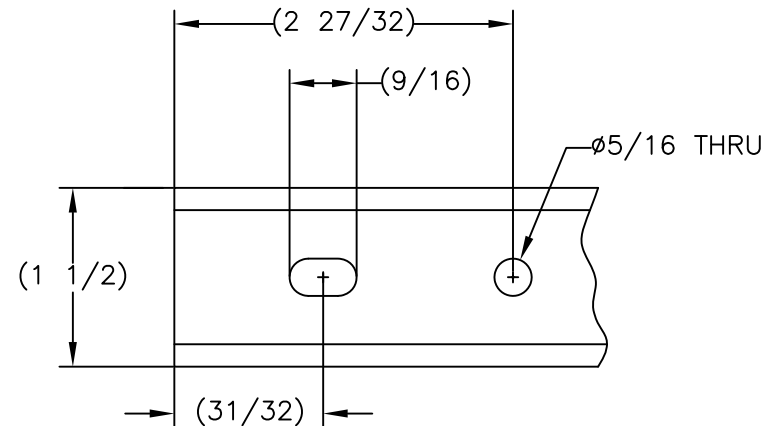

**TOP EXTENSIONS FOR 410 & 450 MODELS**

- For Cobra Lite Hand Trucks, 410 and 450 series models only.
- Field Installed.
- Top handle height is 68".
- Vinyl coated top extensions available.

P/N **220094**  
 Model: 68UK  
 Weight: 3 lbs  
 Boxed Size: 30" X 14" X 2"

THIS DRAWING IN ALL PARTICULARS IS WESCO INDUSTRIAL PRODUCTS INC. PROPERTY. ALL RIGHTS OF DESIGN, INVENTION OR USE OF ARE RESERVED.

REVISIONS	<b>WESCO INDUSTRIAL PRODUCTS INC.</b>		NORTH WALES		PENNA. 19454	
	PART NAME			DRAWN:		
	68" Top Extension			CHECKED:		
	TOLERANCE UNLESS OTHERWISE SPECIFIED			APP. ENGR.		
FRACTION		3 PLACE DECIMAL		2 PLACE DECIMAL		SCALE:
± 1/64		± .005		± .01		
ANGULAR ± 1-1/2'		SHEET 1 OF 1				<b>B- 220094</b>
BREAK ALL SHARP EDGES AND REMOVE ALL BURRS						