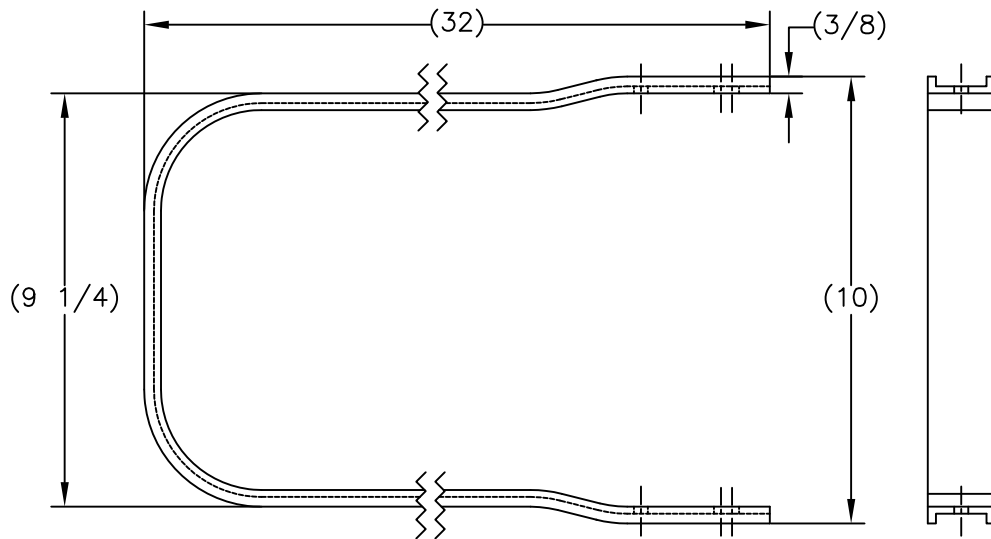

**TOP EXTENSIONS FOR 410 & 450 MODELS**

- For Cobra Lite Hand Trucks, 410 and 450 series models only.
- Field Installed.
- Top handle height is 68".
- Vinyl coated top extensions available.

P/N **220094**  
 Model: 68UK  
 Weight: 3 lbs  
 Boxed Size: 30" X 14" X 2"

THIS DRAWING IN ALL PARTICULARS IS WESCO INDUSTRIAL PRODUCTS INC. PROPERTY. ALL RIGHTS OF DESIGN, INVENTION OR USE OF ARE RESERVED.

REVISIONS	<b>WESCO INDUSTRIAL PRODUCTS INC.</b>		NORTH WALES		PENNA. 19454	
	PART NAME			DRAWN:		
	68" Top Extension			CHECKED:		
	TOLERANCE UNLESS OTHERWISE SPECIFIED			APP. ENGR.		
FRACTION		3 PLACE DECIMAL		2 PLACE DECIMAL		SCALE:
± 1/64		± .005		± .01		
ANGULAR ± 1-1/2'		SHEET 1 OF 1				<b>B- 220094</b>
BREAK ALL SHARP EDGES AND REMOVE ALL BURRS						