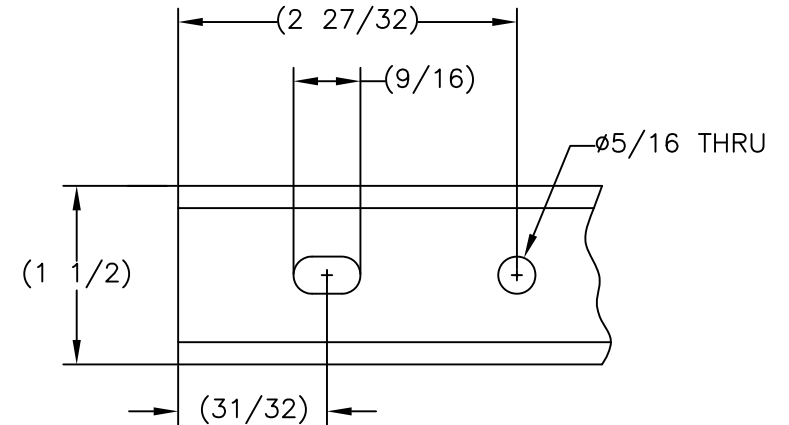

TOP EXTENSIONS FOR 410 & 450 MODELS

- For Cobra Lite Hand Trucks, 410 and 450 series models only.
- Factory Installed.
- Top handle height is 60".
- Vinyl coated top extensions available.

P/N **054207**
 Model: 60UF
 Weight: 2 lbs

THIS DRAWING IN ALL PARTICULARS IS WESCO INDUSTRIAL PRODUCTS INC. PROPERTY. ALL RIGHTS OF DESIGN, INVENTION OR USE OF ARE RESERVED.

REV.	EDN & DATE	REVISIONS	WESCO INDUSTRIAL PRODUCTS INC.	
			NORTH WALES PENNA. 19454	
			PART NAME 60" Top Extension	
			DRAWN:	
			CHECKED:	
			APP. ENGR.	
			SCALE:	
			B- 054207 REV	

TOLERANCE UNLESS OTHERWISE SPECIFIED

FRACTION	3 PLACE DECIMAL	2 PLACE DECIMAL
± 1/64	± .005	± .01

ANGULAR ± 1-1/2'	SHEET 1 OF 1
------------------	--------------

BREAK ALL SHARP EDGES AND REMOVE ALL BURRS