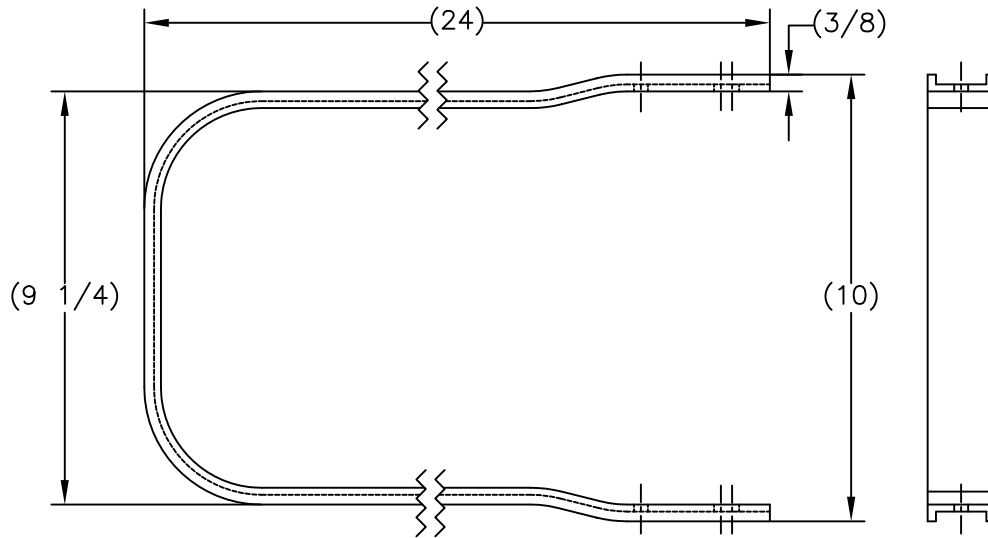

TOP EXTENSIONS FOR 410 & 450 MODELS

- For Cobra Lite Hand Trucks, 410 and 450 series models only.
- Factory Installed.
- Top handle height is 60".
- Vinyl coated top extensions available.

P/N **054207**
 Model: 60UF
 Weight: 2 lbs

THIS DRAWING IN ALL PARTICULARS IS WESCO INDUSTRIAL PRODUCTS INC. PROPERTY. ALL RIGHTS OF DESIGN, INVENTION OR USE OF ARE RESERVED.

REV.	EDN & DATE	REVISIONS	WESCO INDUSTRIAL PRODUCTS INC.	
			NORTH WALES PENNA. 19454	
			PART NAME 60" Top Extension	
			DRAWN:	
			CHECKED:	
			APP. ENGR.	
			SCALE:	
			B- 054207 REV	

TOLERANCE UNLESS OTHERWISE SPECIFIED

FRACTION	3 PLACE DECIMAL	2 PLACE DECIMAL
± 1/64	± .005	± .01

ANGULAR ± 1-1/2'	SHEET 1 OF 1
------------------	--------------

BREAK ALL SHARP EDGES AND REMOVE ALL BURRS