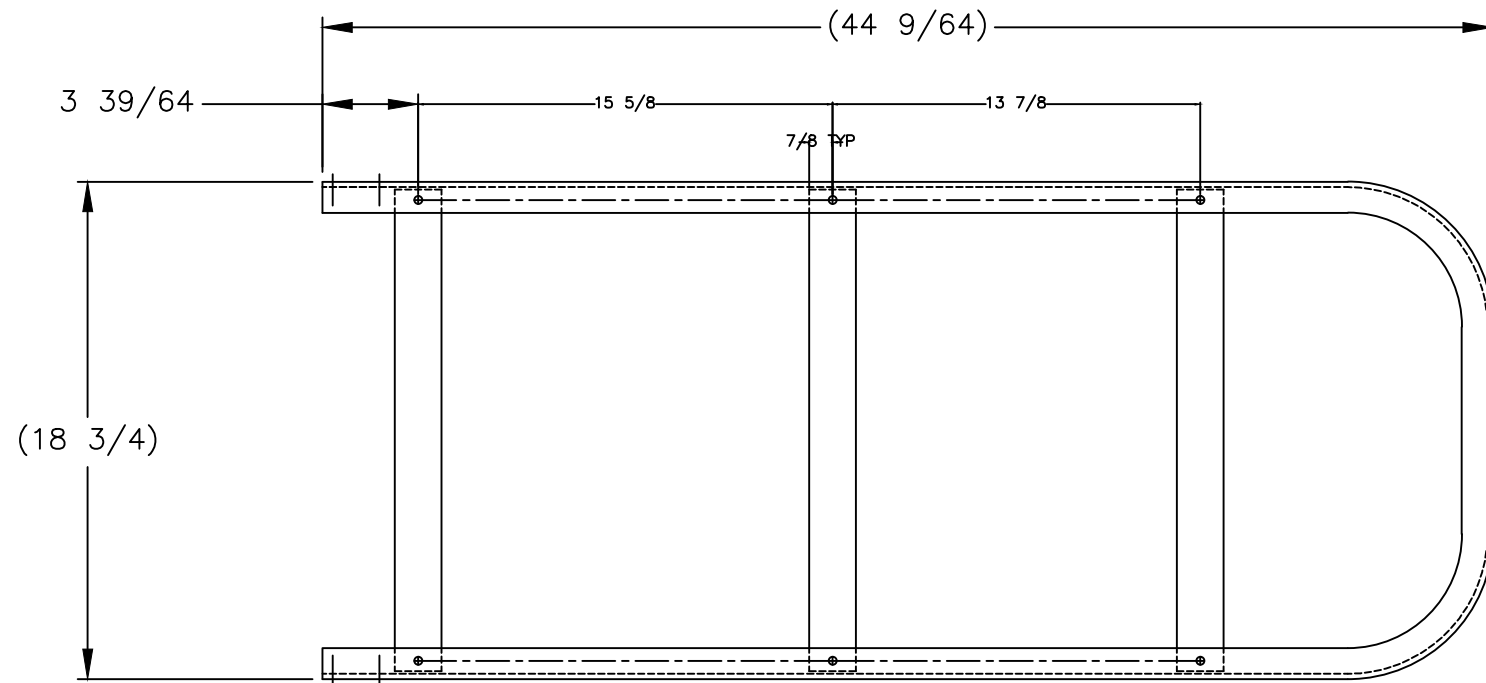

054203

Folding Nose for Mighty-Lite

- 30" Folding nose.
- Factory installed.
- Adds 6 lbs to hand truck weight.

THIS DRAWING IN ALL PARTICULARS IS WESCO INDUSTRIAL PRODUCTS INC. PROPERTY. ALL RIGHTS OF DESIGN, INVENTION OR USE OF ARE RESERVED.

		APP	WESCO INDUSTRIAL PRODUCTS INC. LANSDALE PENNA. 19446	
		ECN & DATE		
		REV.	TOLERANCE UNLESS OTHERWISE SPECIFIED FRACTION 3 PLACE DECIMAL 2 PLACE DECIMAL $\pm 1/64$ $\pm .005$ $\pm .01$	SCALE: B- 054203
			ANGULAR $\pm 1-1/2'$ SHEET 1 OF 1 BREAK ALL SHARP EDGES AND REMOVE ALL BURRS	REV